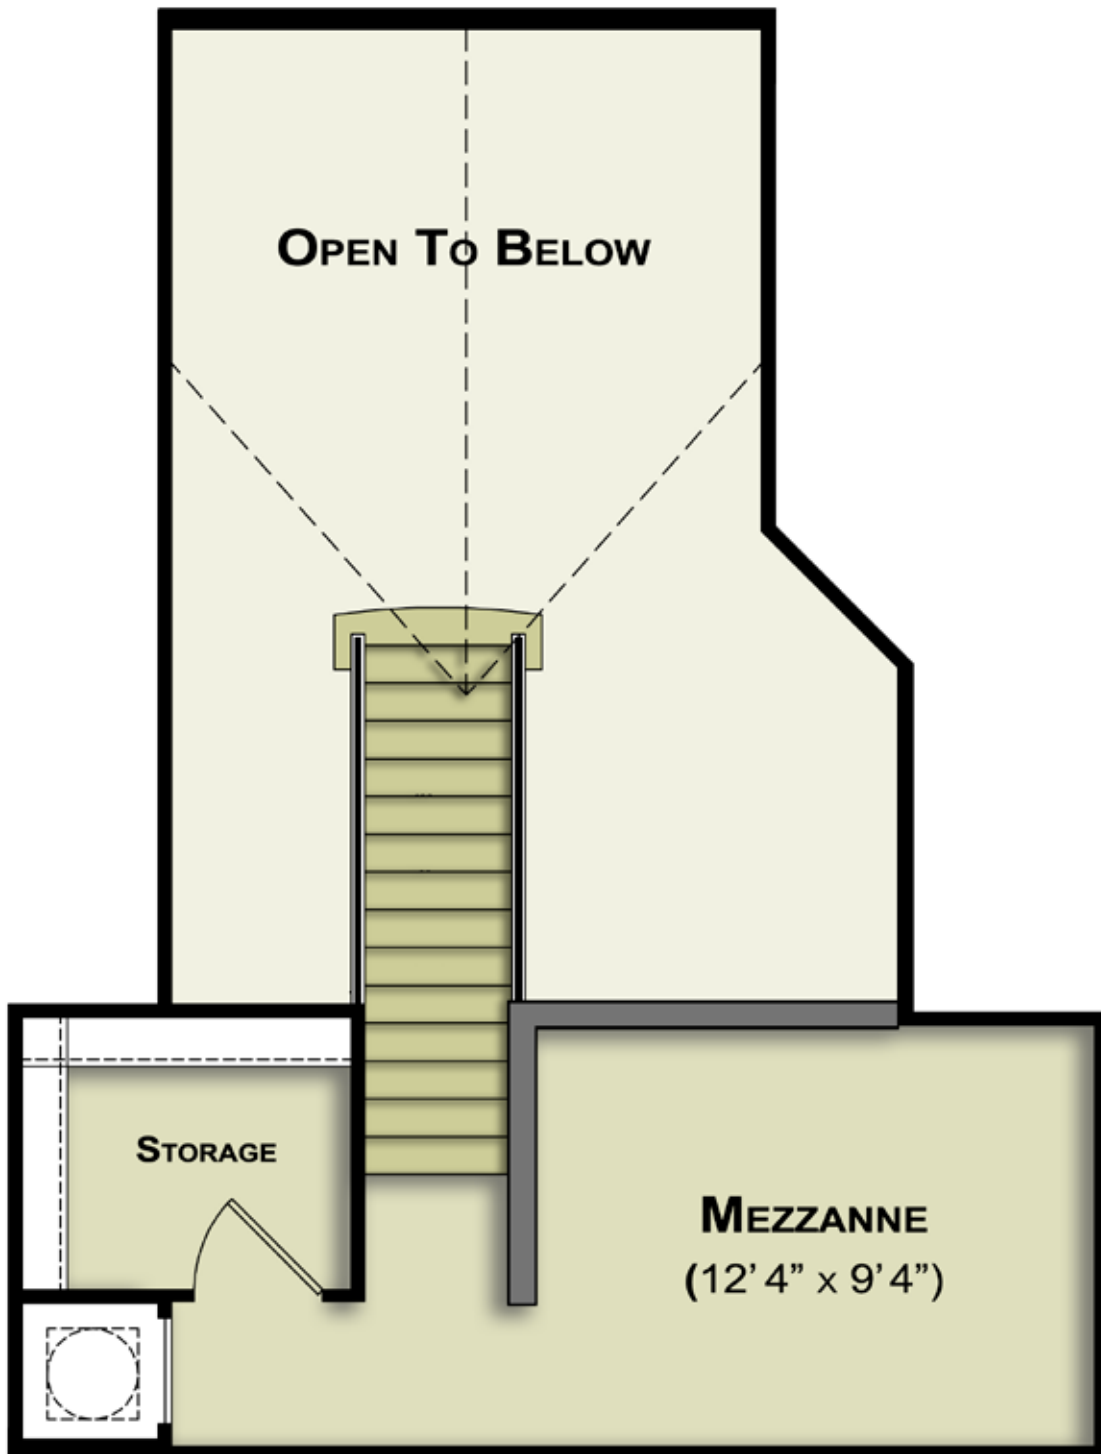

2 Bedroom / 2 Bath / 1396-1415 Square Feet

The light from the arched windows fills this home with light. Carpeted stairs in the center of the living room lead to the loft area that can be used as an extra room designed to meet your personal needs. The bedrooms are separated by the living room for loads of privacy.

Architectural Plan With Suggested Furniture Placement

Architectural Plan With Suggested Furniture Placement