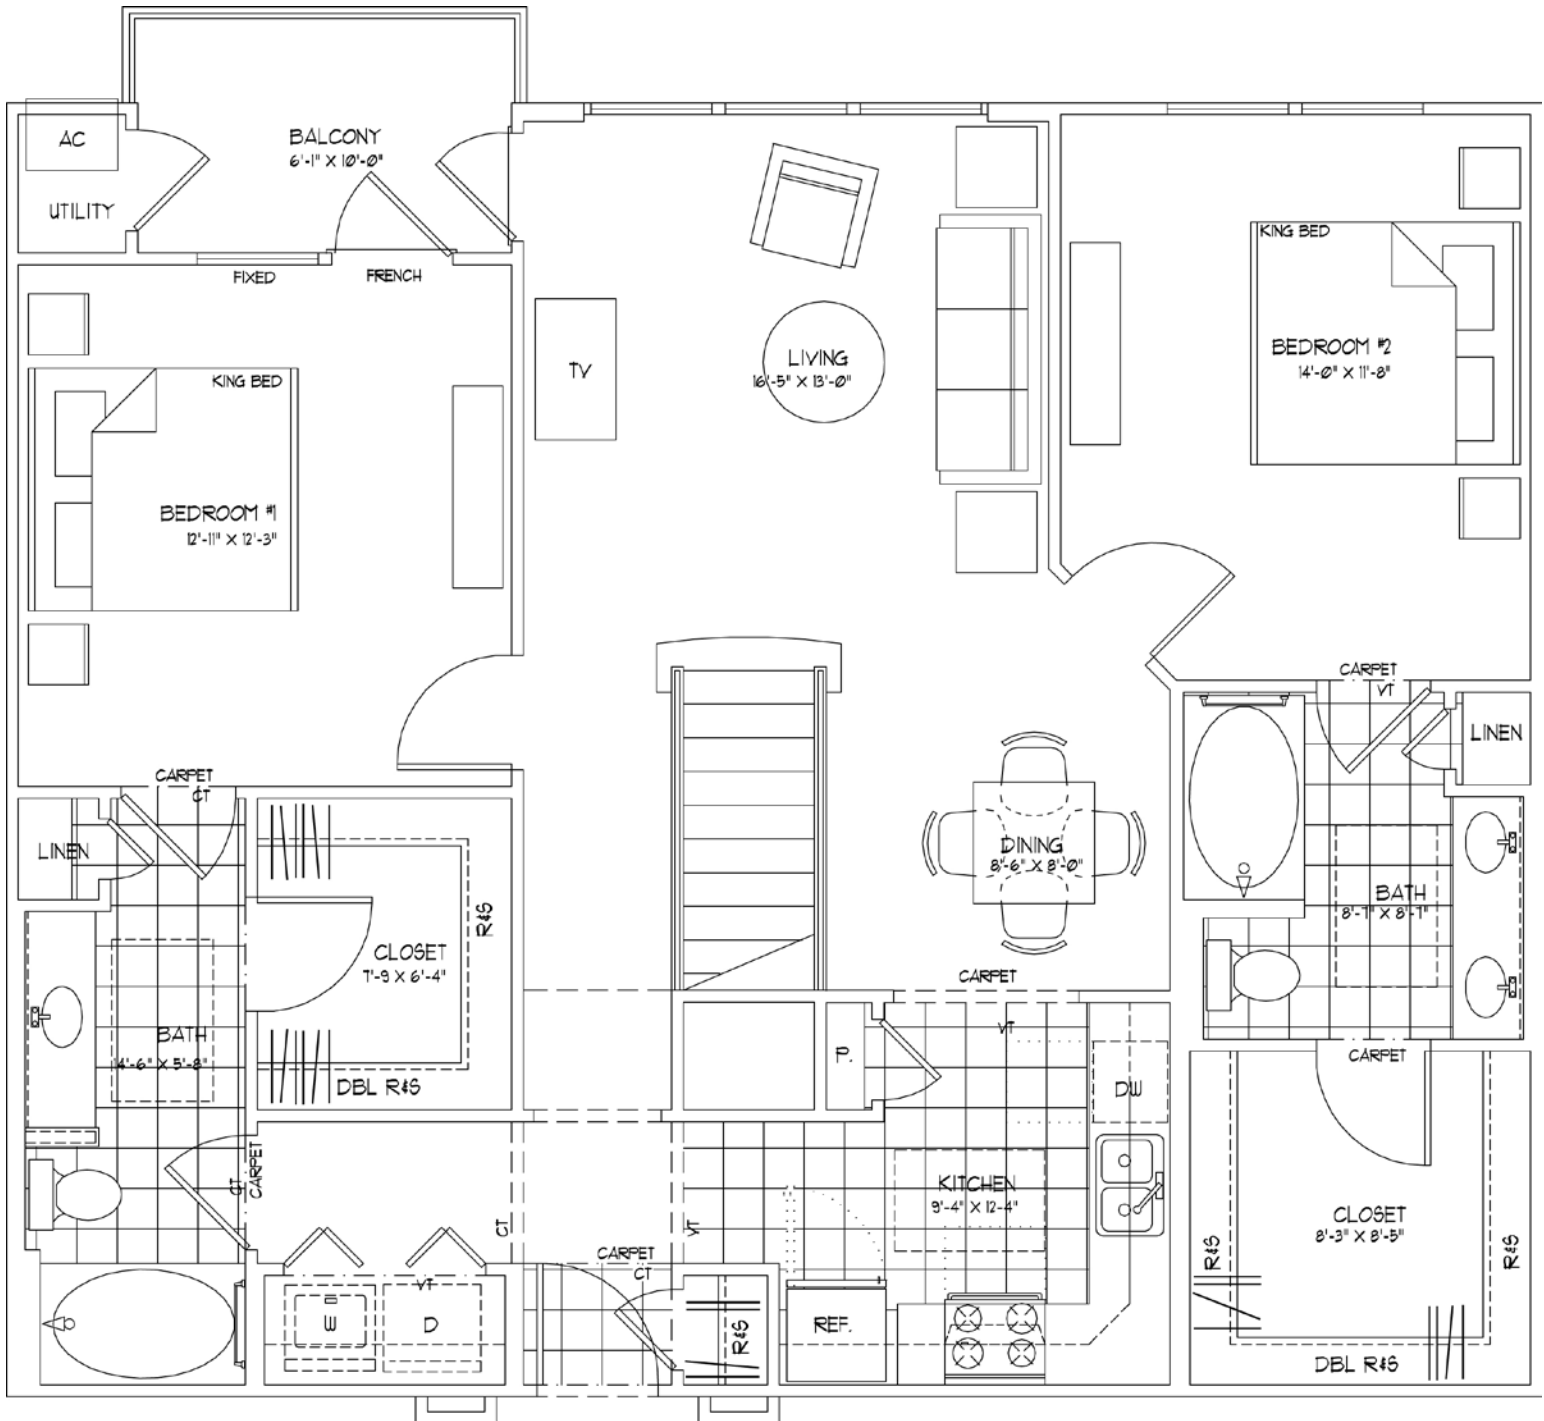

2 Bedroom / 2 Bath / 1396-1415 Square Feet

The light from the arched windows fills this home with light. Carpeted stairs in the center of the living room lead to the loft area that can be used as an extra room designed to meet your personal needs. The bedrooms are separated by the living room for loads of privacy.

Architectural Plan With Suggested Furniture Placement

Architectural Plan With Suggested Furniture Placement