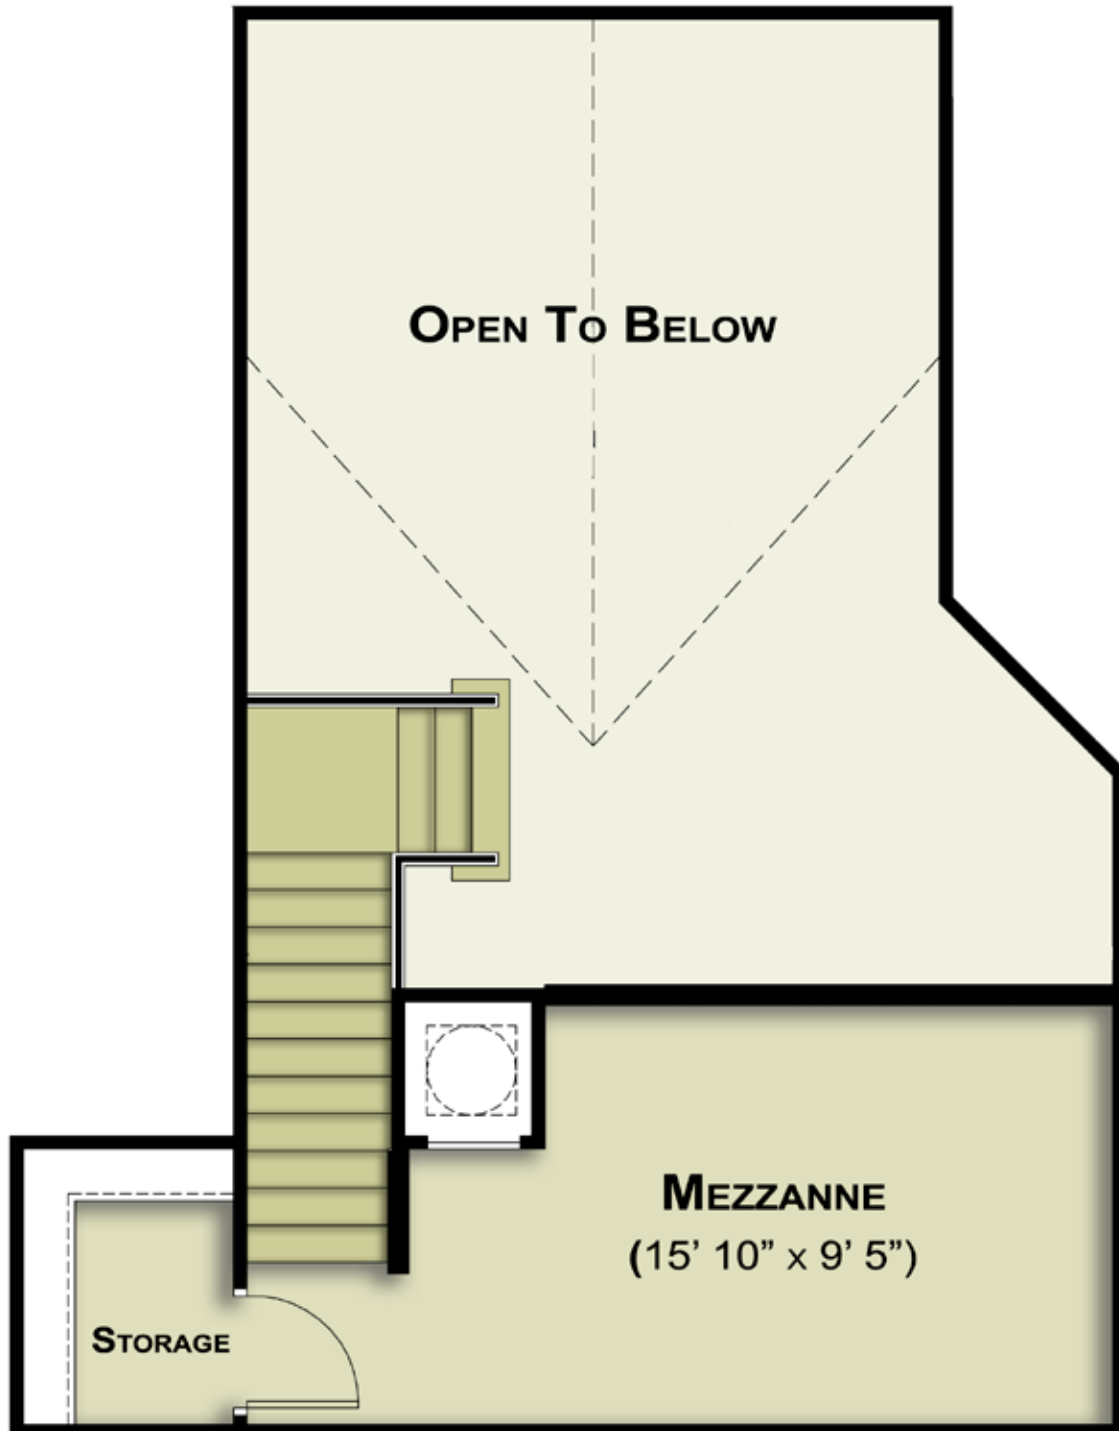

2 Bedroom / 2 Bath / 1493-1515 Square Feet

Vaulted ceiling and arched windows give this urban dwelling the open feeling of a spacious home. The carpeted living room stairwell leads to the sizeable loft area that can be used as a third bedroom, game room, or office. This area includes a walk-in closet for extra storage.

Architectural Plan With Suggested Furniture Placement

Architectural Plan With Suggested Furniture Placement