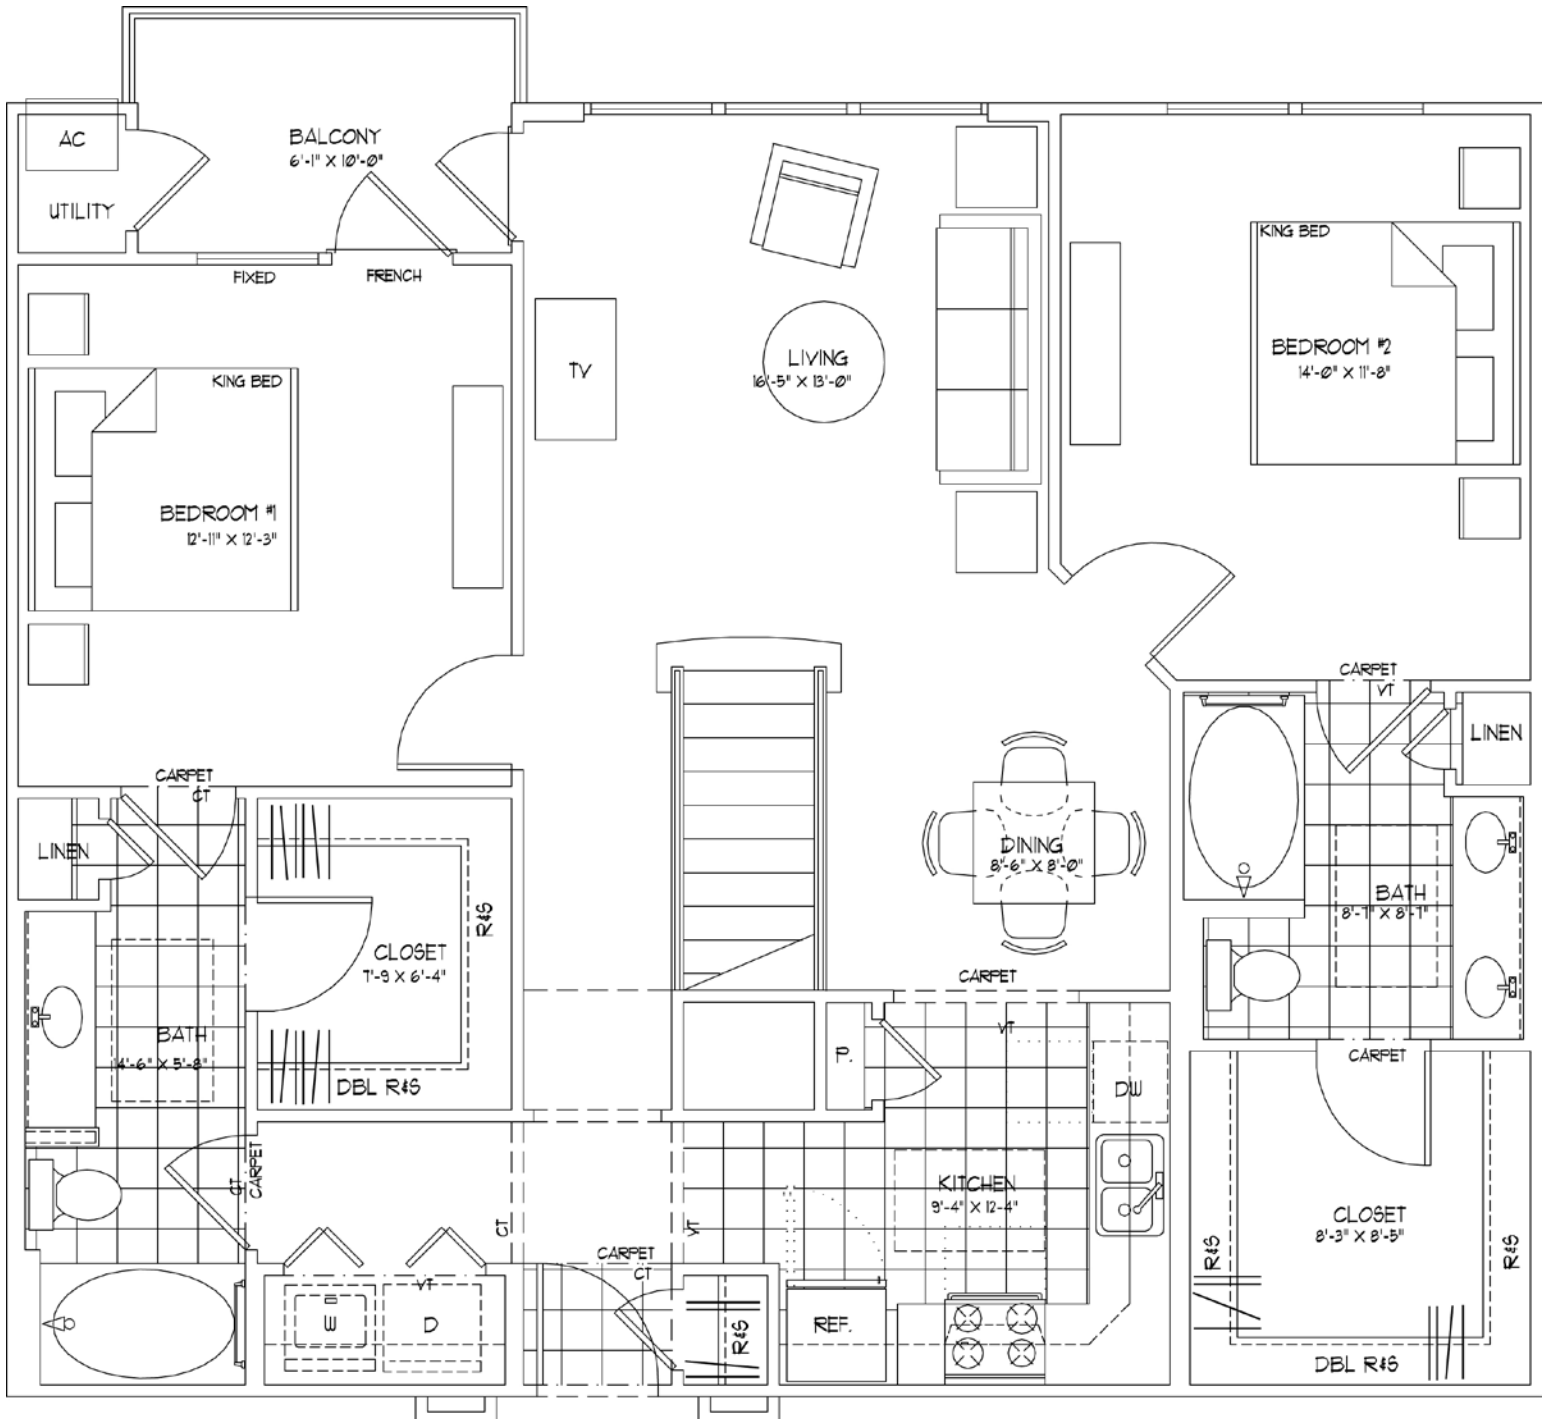

2 Bedroom / 2 Bath / 1493-1515 Square Feet

Vaulted ceiling and arched windows give this urban dwelling the open feeling of a spacious home. The carpeted living room stairwell leads to the sizeable loft area that can be used as a third bedroom, game room, or office. This area includes a walk-in closet for extra storage.

Architectural Plan With Suggested Furniture Placement

Architectural Plan With Suggested Furniture Placement